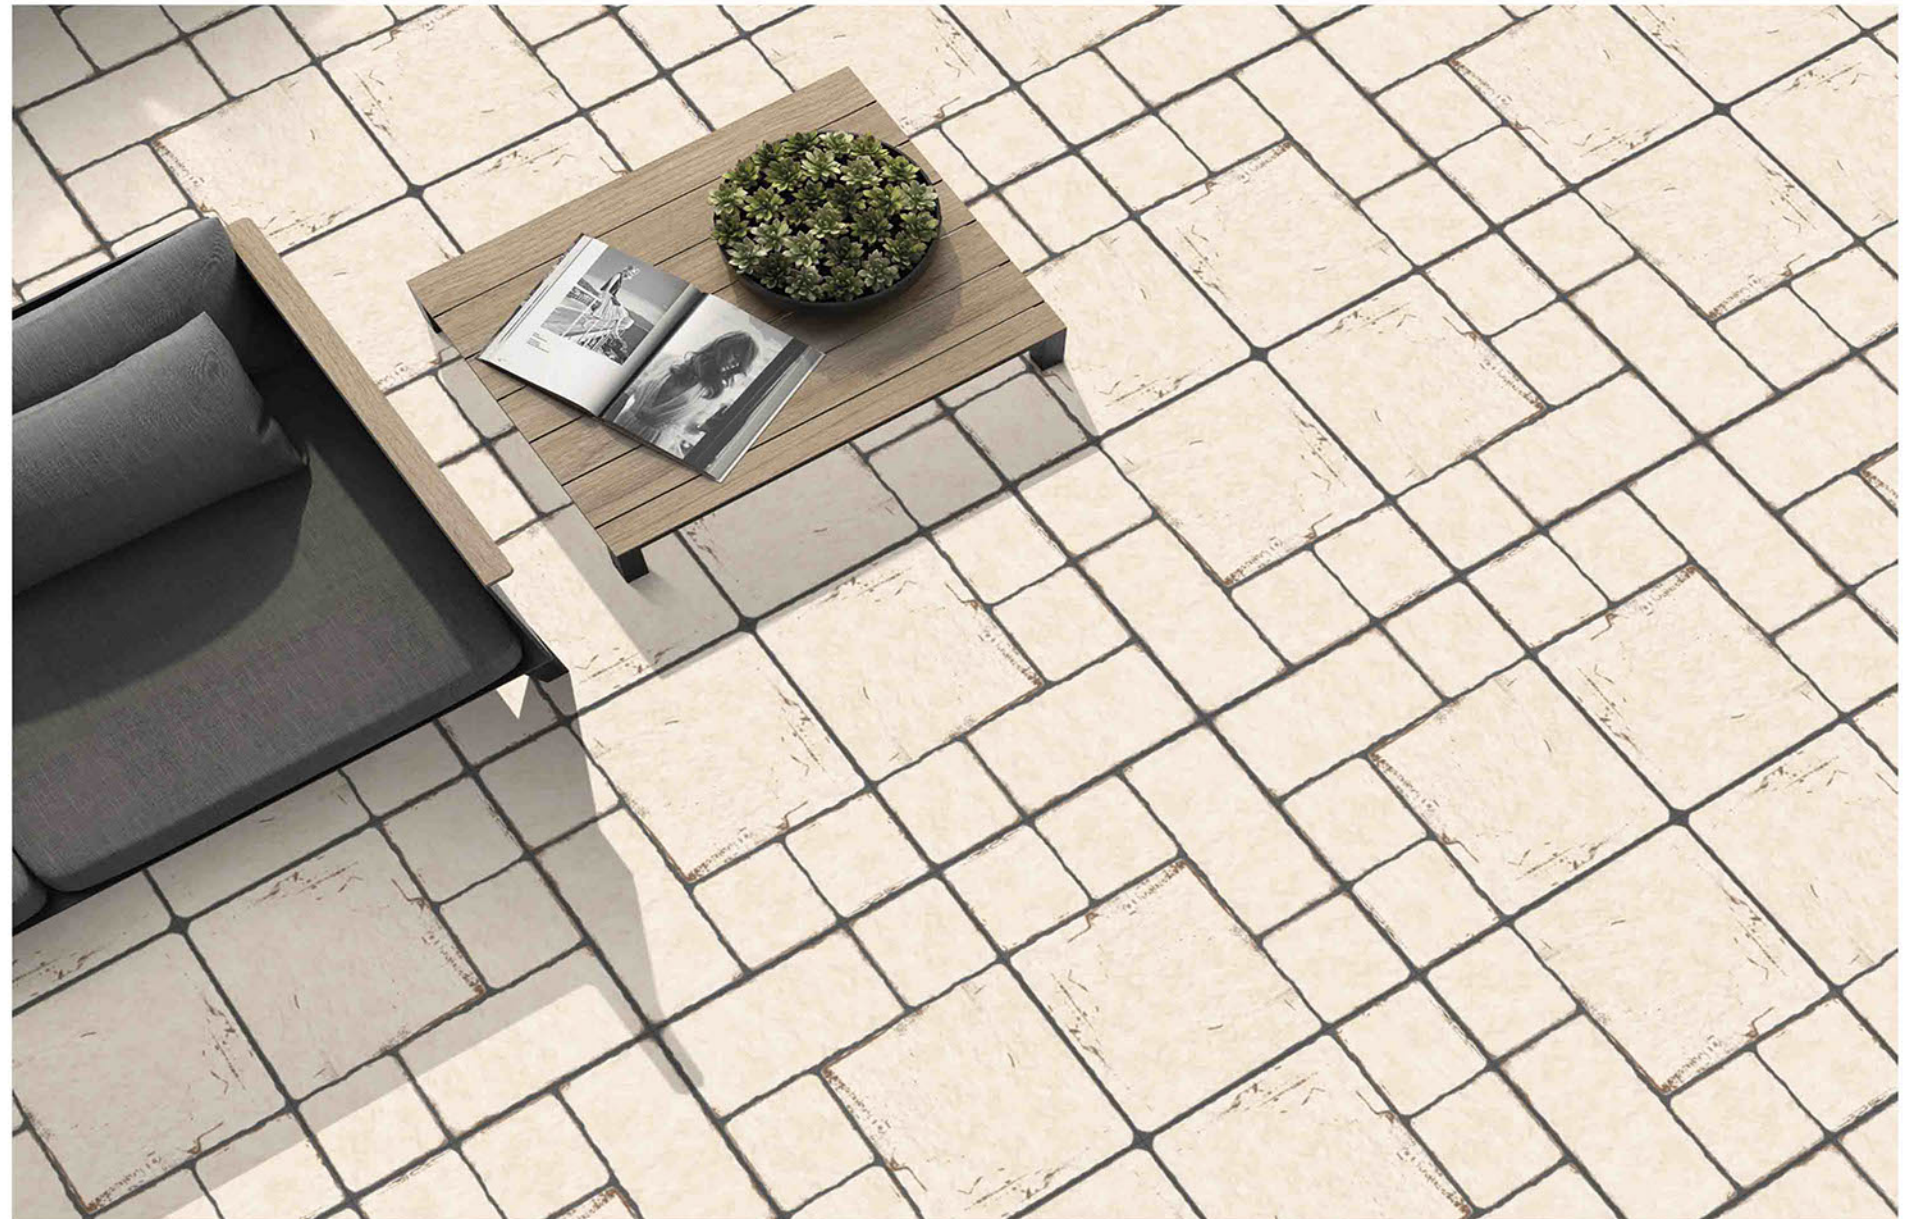

Applicable On
Wall & Floor

HD
Clarity

Random
Design

Zero
Maintenance

Eco
Friendly