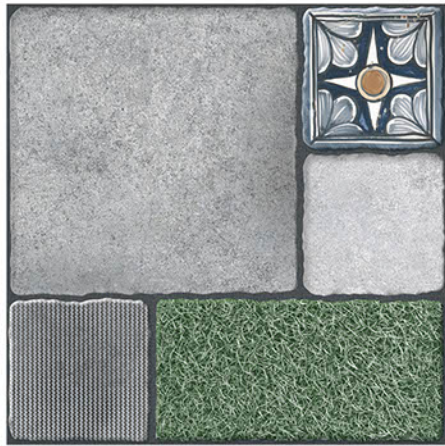

P-1213

Applicable On
Wall & Floor

HD
Clarity

Random
Design

Zero
Maintenance

Eco
Friendly

400x400MM | VITRIFIED
PARKING TILES

PUNCH SERISE