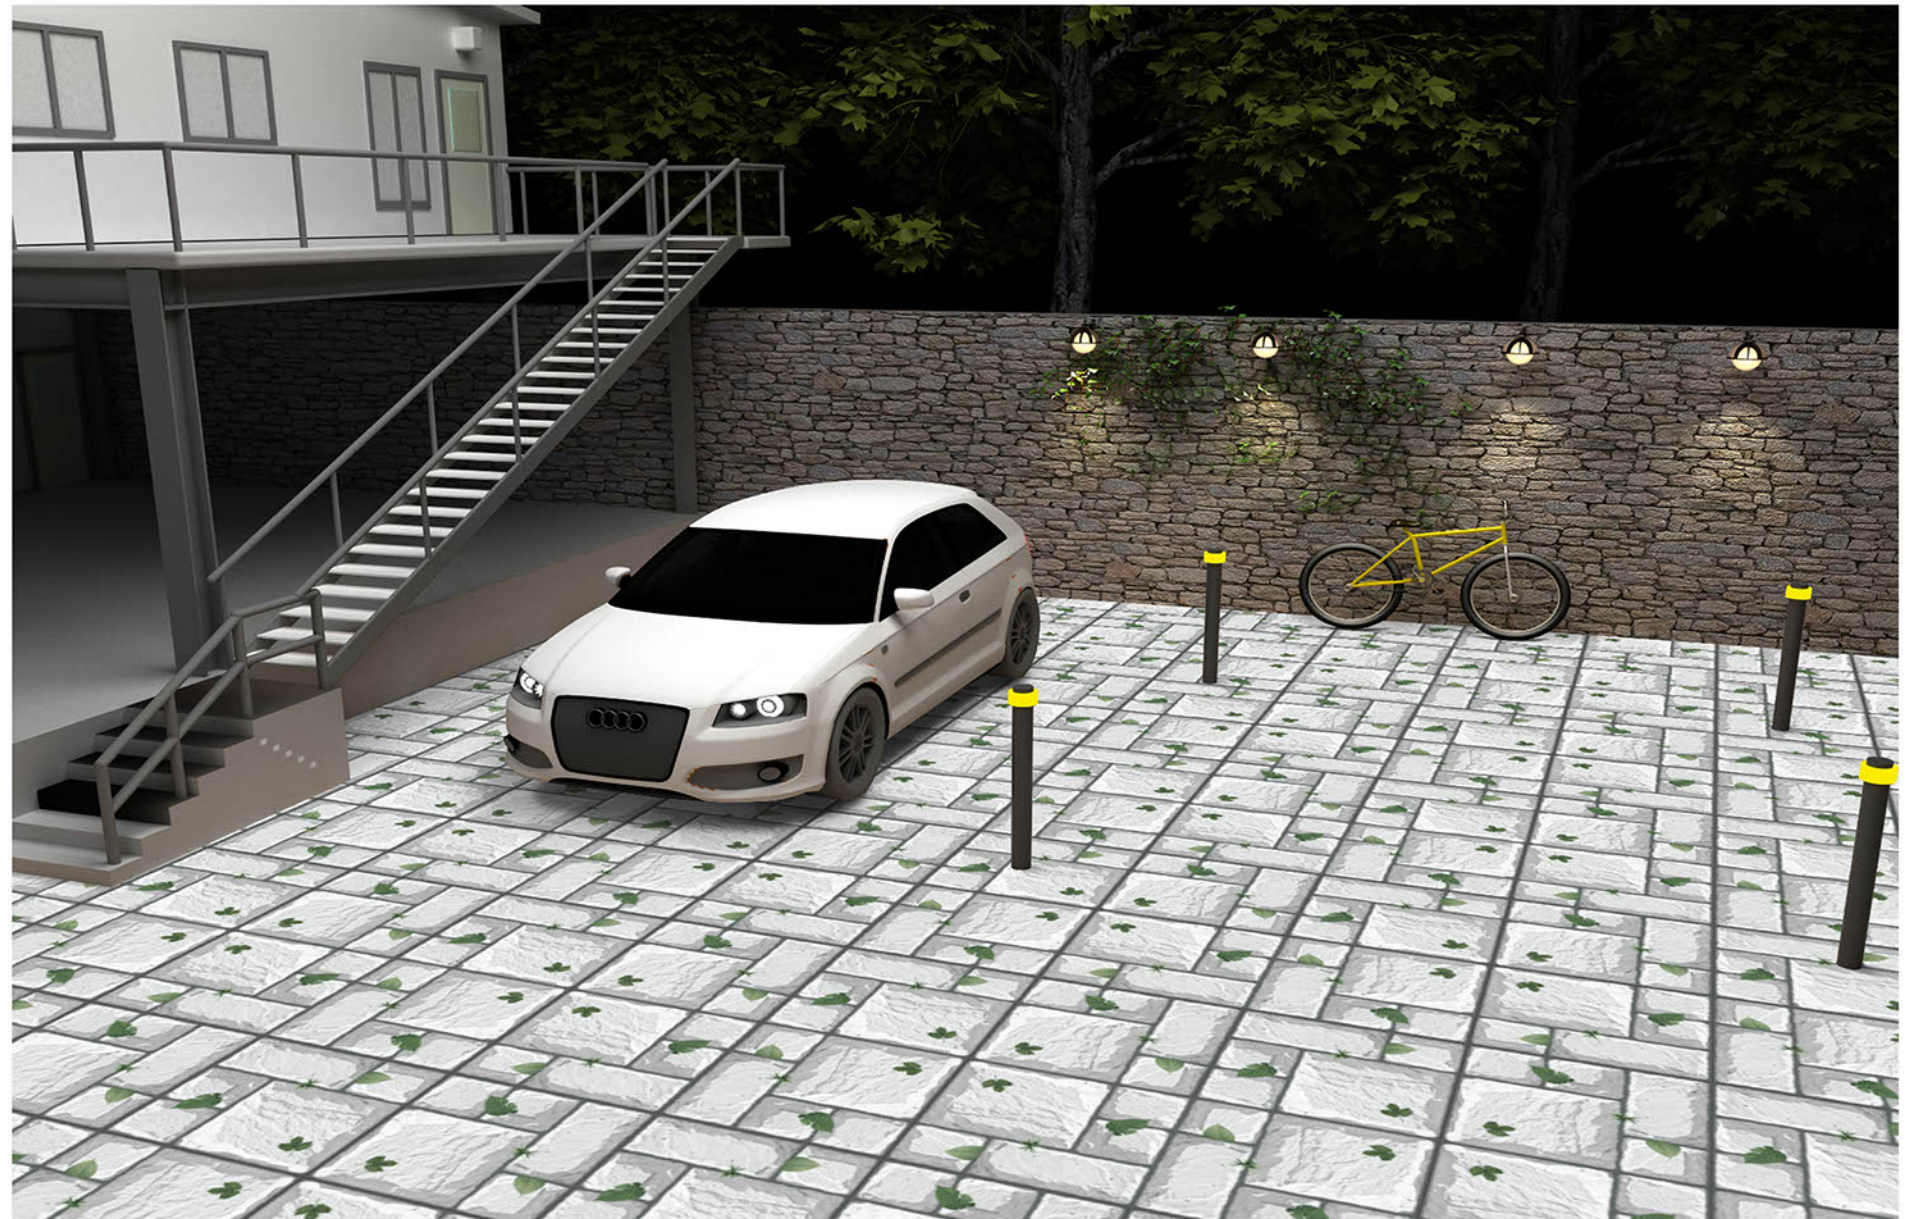

Applicable On
Wall & Floor

HD
Clarity

Random
Design

Zero
Maintenance

Eco
Friendly