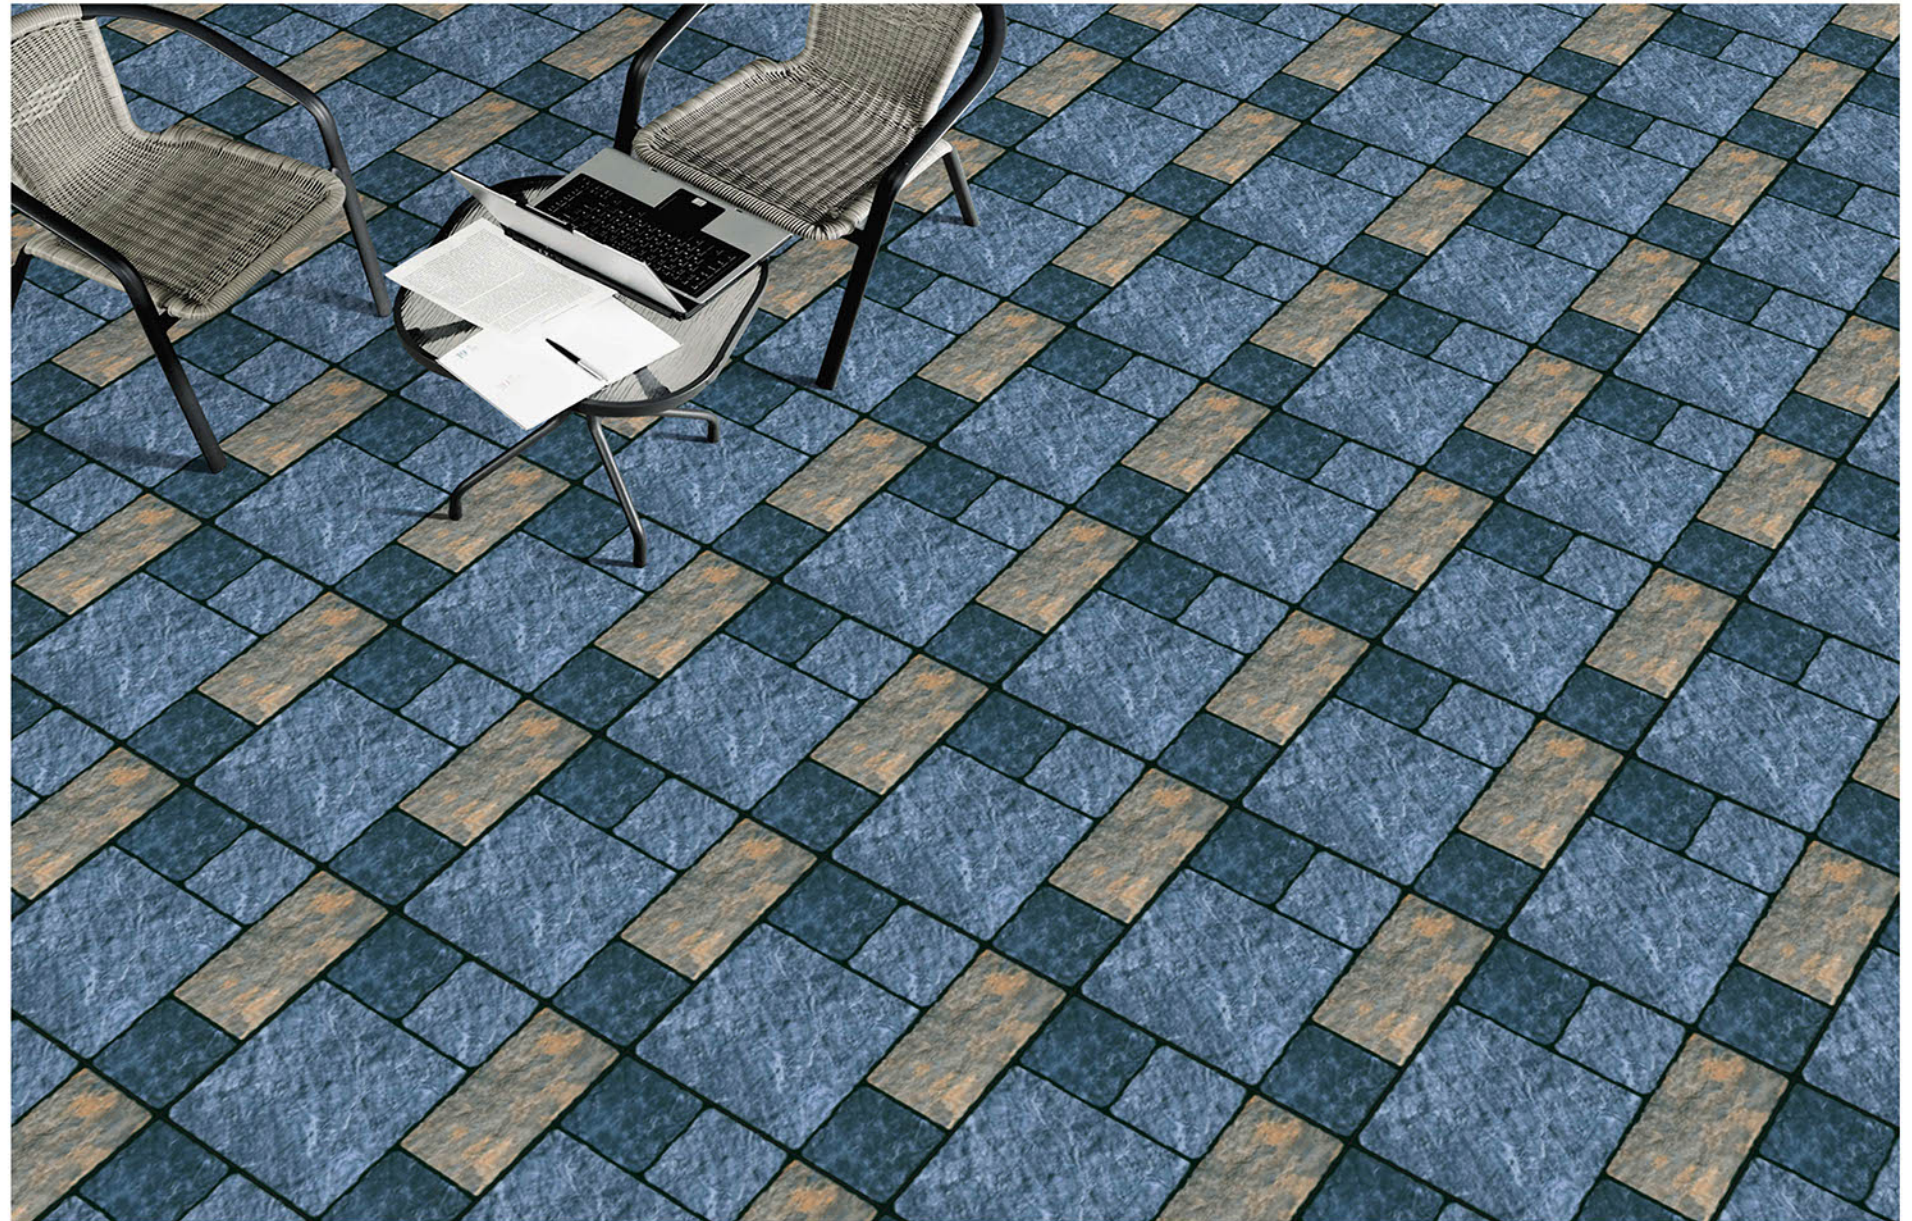

Applicable On
Wall & Floor

HD
Clarity

Random
Design

Zero
Maintenance

Eco
Friendly