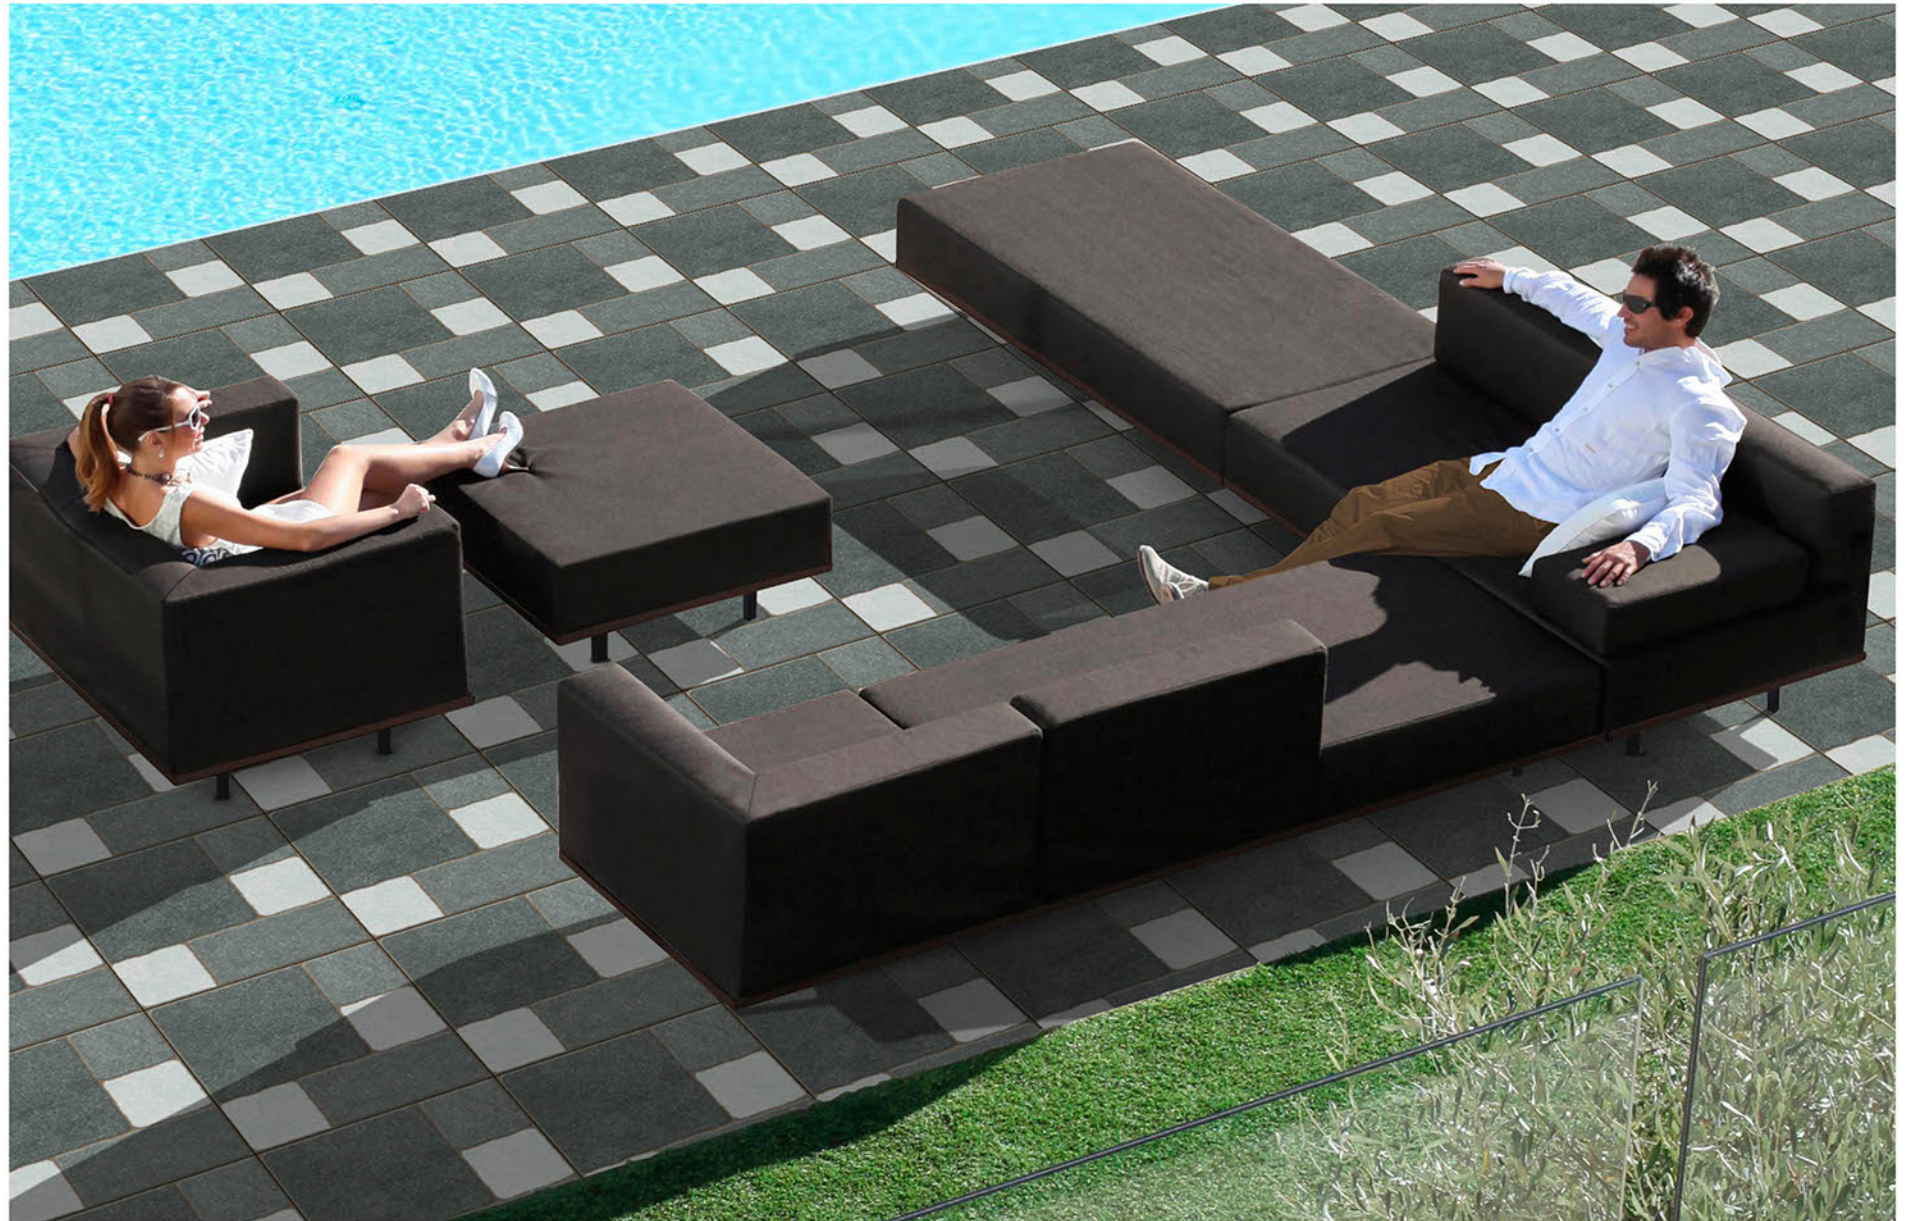

Applicable On
Wall & Floor

HD
Clarity

Random
Design

Zero
Maintenance

Eco
Friendly