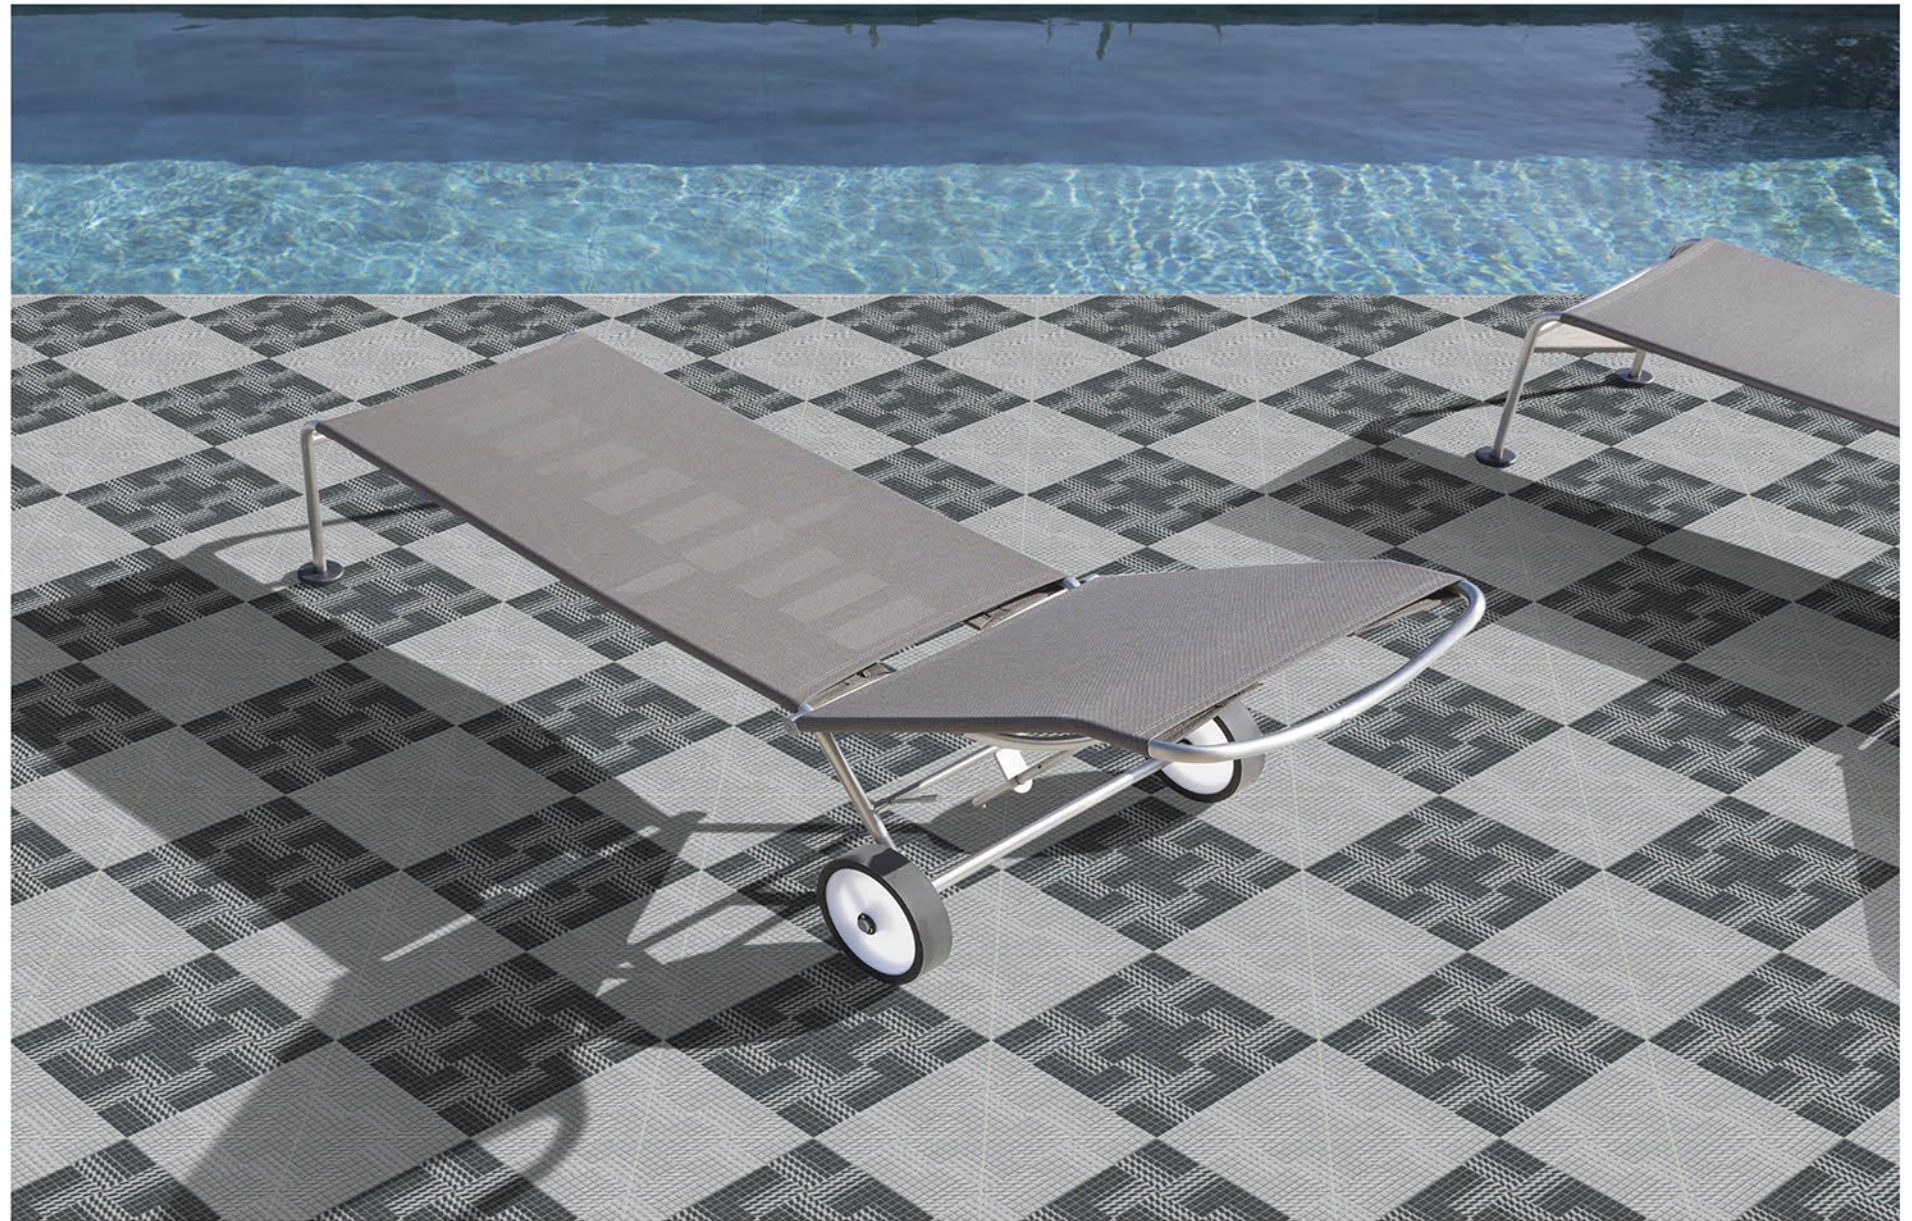

Applicable On
Wall & Floor

HD
Clarity

Random
Design

Zero
Maintenance

Eco
Friendly