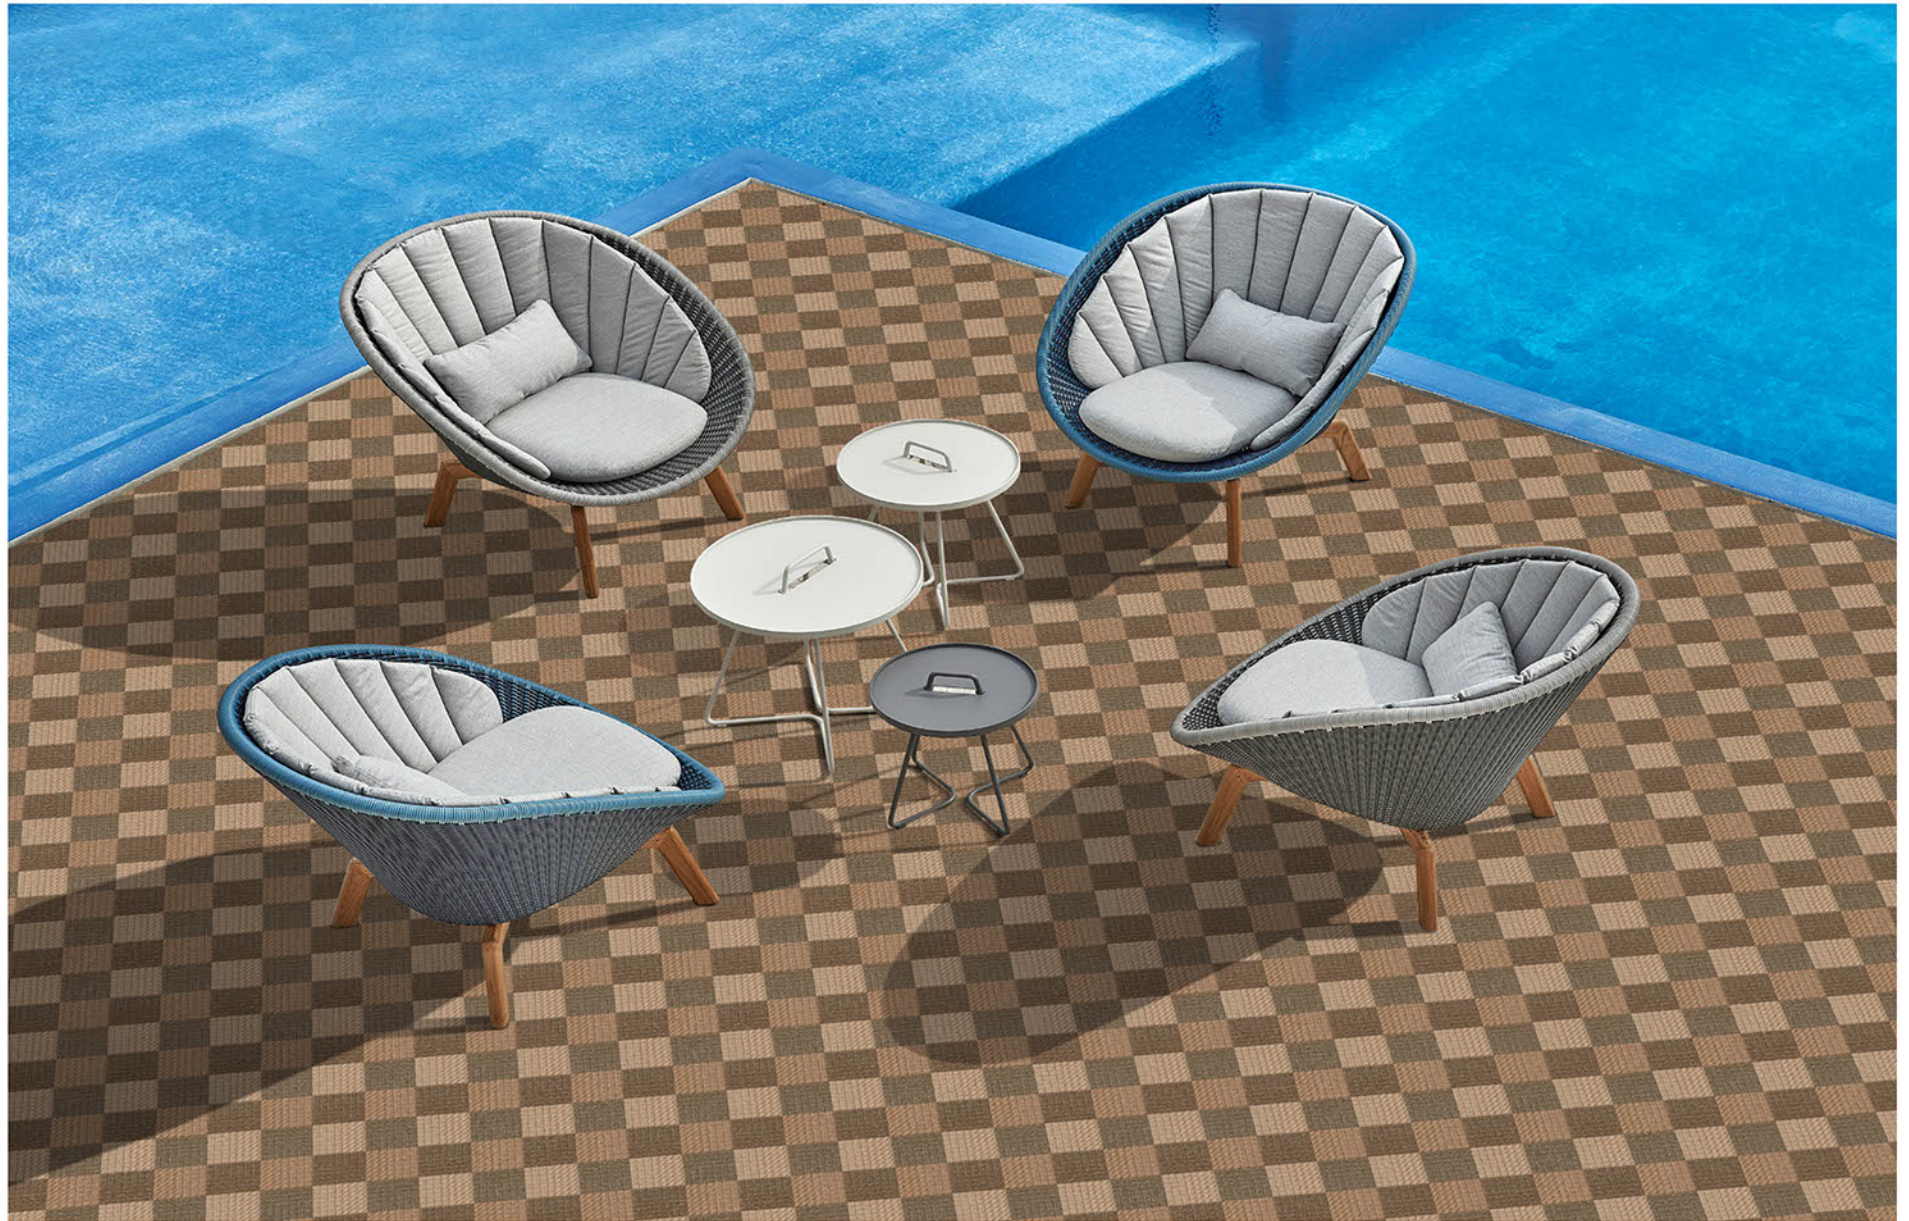

Applicable On
Wall & Floor

HD
Clarity

Random
Design

Zero
Maintenance

Eco
Friendly