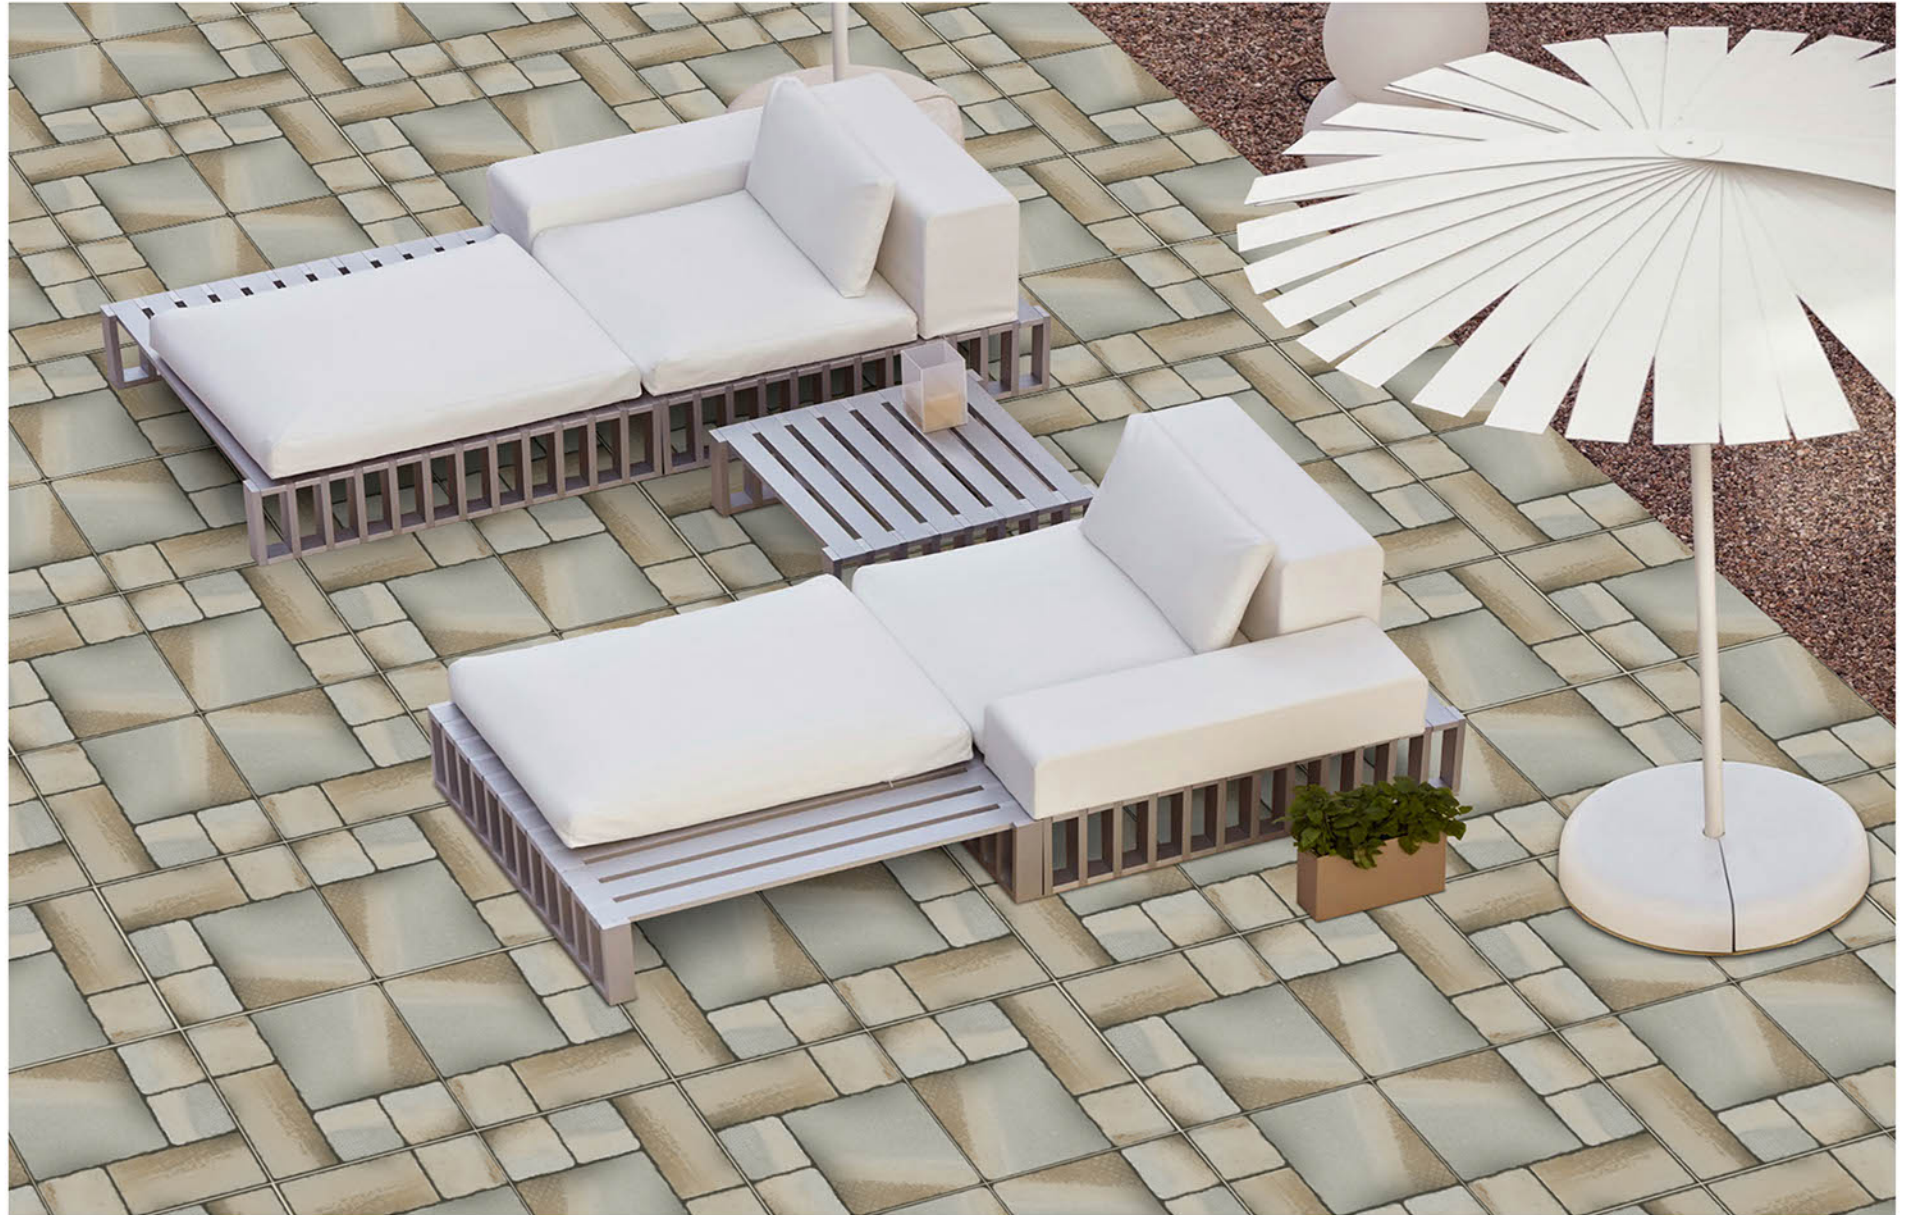

Applicable On
Wall & Floor

HD
Clarity

Random
Design

Zero
Maintenance

Eco
Friendly