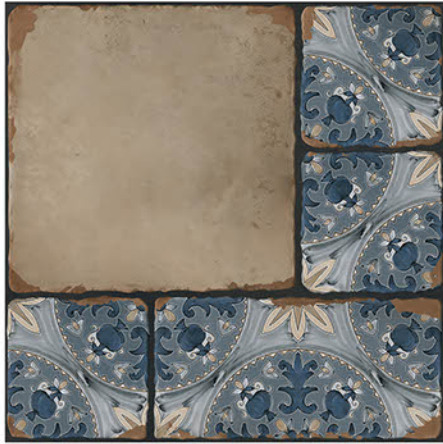

P-1208

Applicable On
Wall & Floor

HD
Clarity

Random
Design

Zero
Maintenance

Eco
Friendly

400x400MM | VITRIFIED
PARKING TILES

PUNCH SERISE